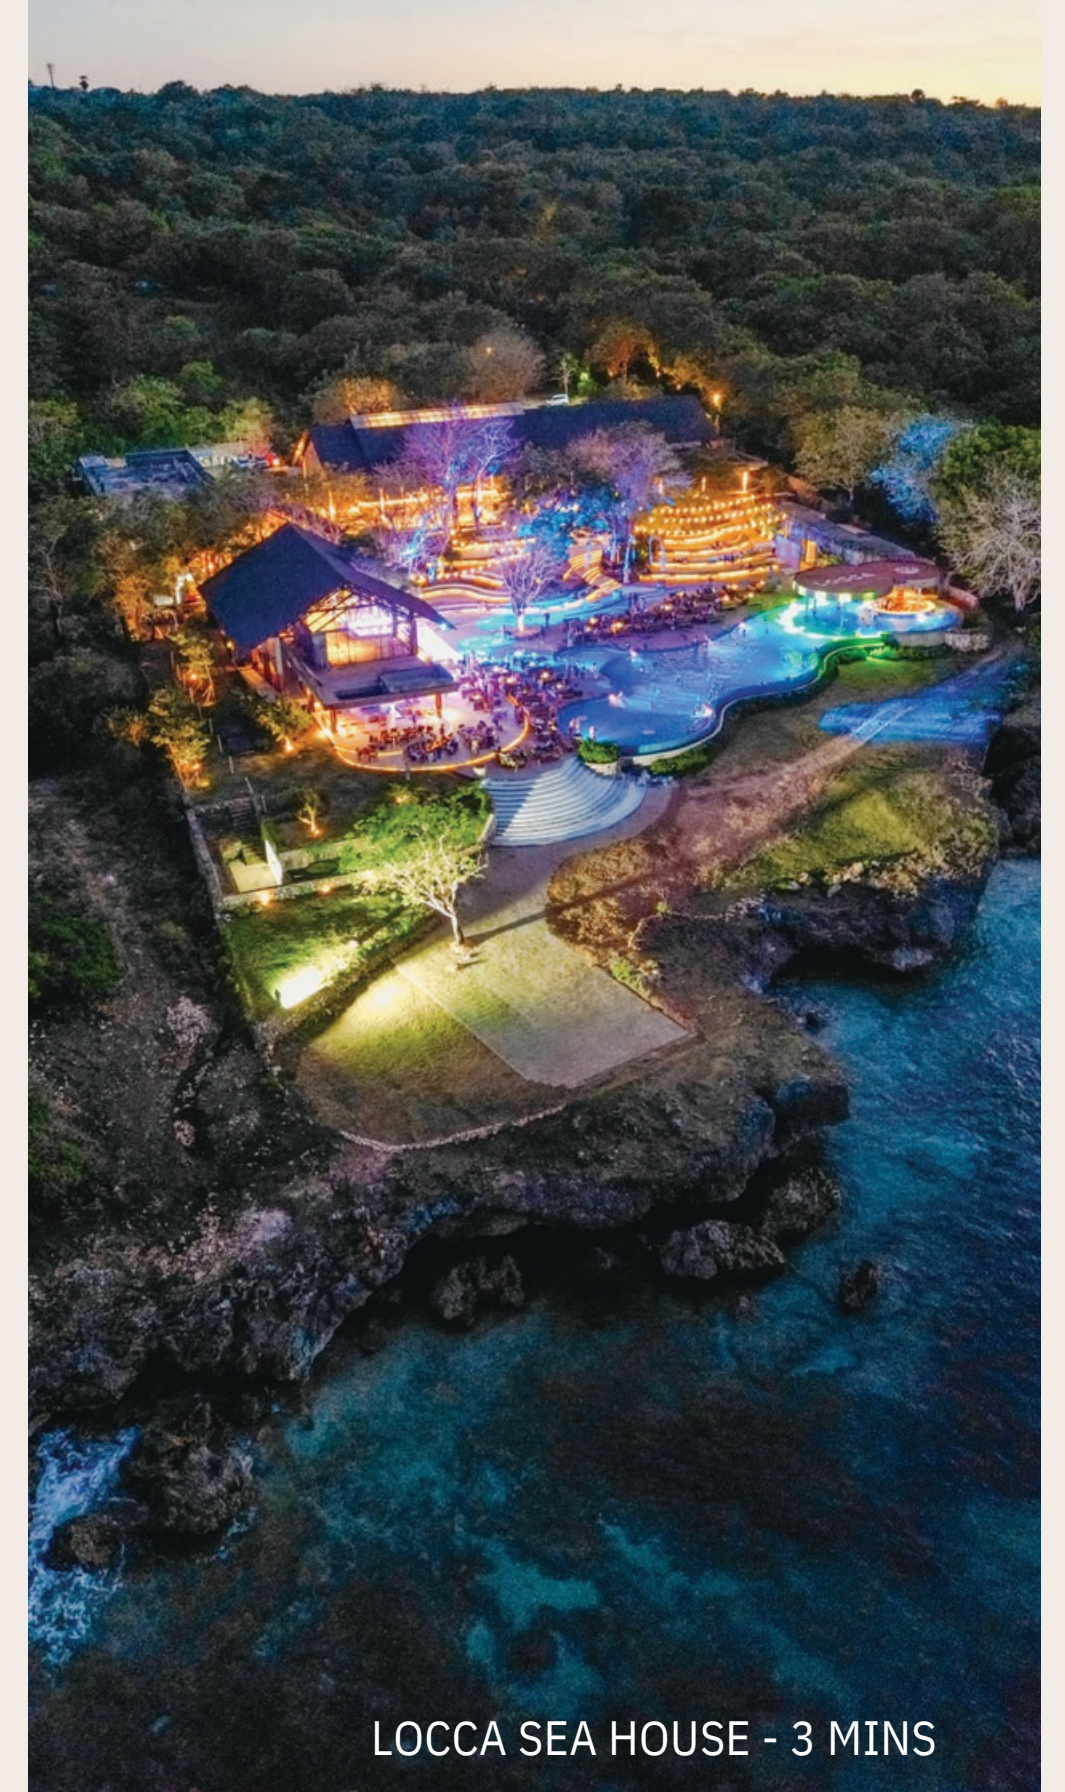

Bali's Serenity

A Symphony of Luxury
and Natural Living

STRATEGIC LOCATION

Airport 20 mins
Toll Road 10 mins
Uluwatu 25 mins
Seminyak 30 mins

LEISURE

Locca Sea House 3 mins
Puri Baghawan 2 mins
Jimbaran Hub 4 mins
Go Kart 4 mins
Raffles Bali 7 mins

WORK SPACE

Colabo Space 4 mins
JHUB Art space 4 mins

DAMARA ESTATE | **DAMARA VILLAGE**
JIMBARAN HIJAU | JIMBARAN HIJAU

Discover
*Local
Delights*

RAFFLES BALI - 7 MINS

GO KART - 4 MINS

LOCCA SEA HOUSE - 3 MINS

stands as a resounding affirmation of Natadesa's vision and commitment to creating a harmonious haven that redefines modern living.

A woman in a white dress is walking away from the camera on a stone-paved path. She is carrying a large, round, woven basket. The path is bordered by a stone wall on the right and lush greenery on the left. The scene is bathed in soft, golden light, suggesting late afternoon or early morning. The overall mood is serene and peaceful.