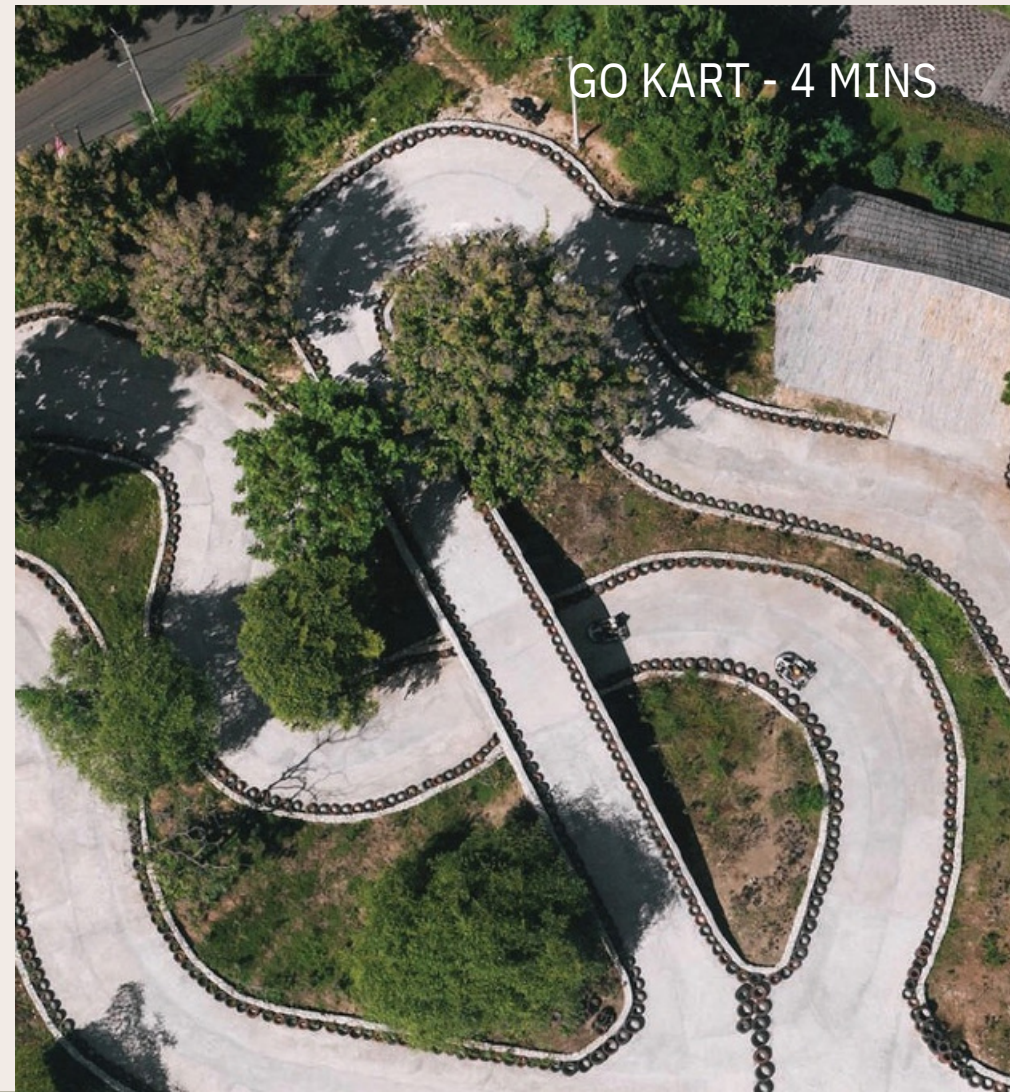

WORK SPACE

Colabo Space 4 mins
JHUB Art space 4 mins

DAMARA ESTATE | **DAMARA VILLAGE**
JIMBARAN HIJAU | JIMBARAN HIJAU

Discover
*Local
Delights*

RAFFLES BALI - 7 MINS

GO KART - 4 MINS

LOCCA SEA HOUSE - 3 MINS